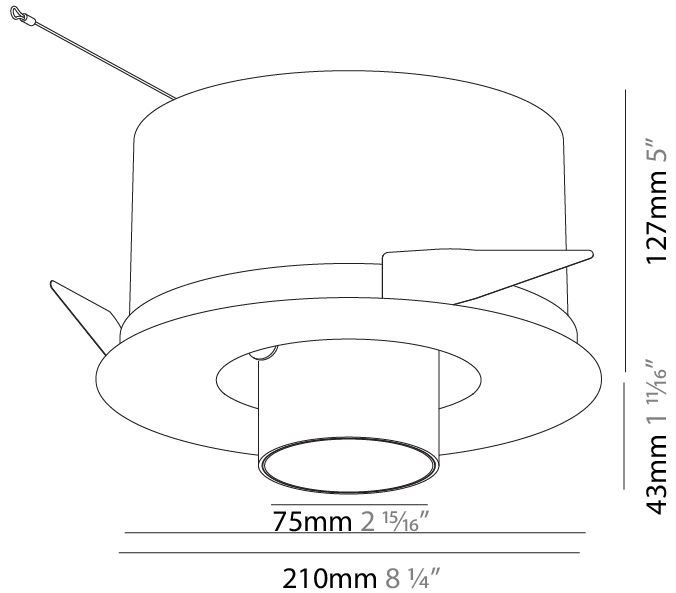

GENERAL

Series: Imagine
 Subseries: Imagine Round
 Brand: Prolicht
 Division: Architectural
 Mounting Type: Recessed
 Mounting Location: Ceiling
 Subcategory: Spots

PHYSICAL

Shape: Round
 Diameter (mm): 210
 Diameter (in): 8 1/4
 Height (mm): 170
 Height (in): 6 11/16
 Ceiling Thickness (mm): 10 / 12.5 / 15
 Ceiling Thickness (in): 3/8 or 1/2 or 9/16
 Min. Recessing Depth (mm): 140
 Min. Recessing Depth (in): 5 1/2
 Light Distribution: Adjustable / Indirect
 Weight (kg): 1.4
 Weight (lbs): 3.09
 Fixture Finish: SSR / BKV / CWI / CRY / HAB / UFT / ITA / RUA / FTG / MYG / LOD / PUS / FRO / FUP / KIA / POP / BLS / SPG / MEY / GOH / GUM / CHC / COM / ABZ / JAG / OBR / MOS / ROR
 Fixture Material: Aluminum Die Cast
 Cut-out Measurements: D. - 190mm / 7 1/2"

OPTICAL

Reflector°: 12
 Optic°: Lens Pack - No Lens / Linear Spread Lens / Honeycomb / Spread Lens
 Adjustability: Rotational 355°; Tilt 45°

RATINGS AND CERTIFICATIONS

Certified By: Certified for North American Standards
 IP rating: IP20