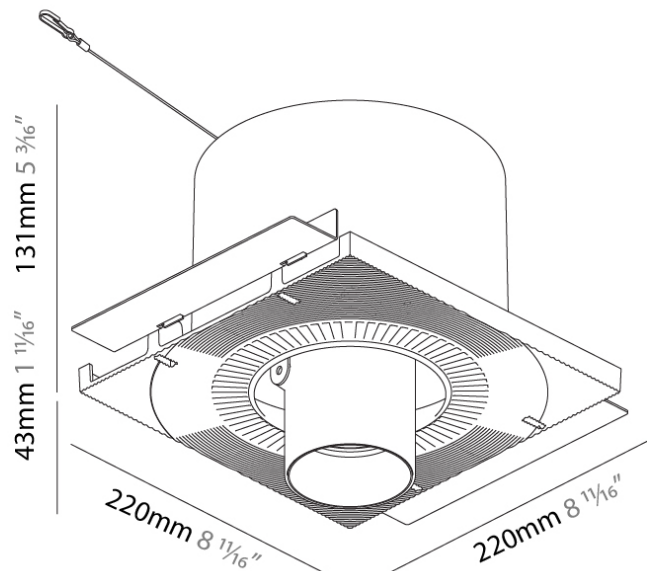

ELECTRICAL

Lamp Type: LED (Zhaga Standard)
Input Wattage (W): 20.9
Total Output Wattage (W): 18.7
Dimming: Tri-Mode (Non-Dimming and Phase Dimming (120Vac only) and 0-10V Dimming)
Driver Included: No
Driver Location: Recessed Housing
Driver Type: Constant Current - Universal
Driver Class: Class 2
Housing: See components
Input Voltage (V): 120 - 277
Constant Current (MA): 500

LED

Number of LEDs: 1
Color Temperature (°K): 2700 / 3000 / 3500 / 4000
Max. Delivered Lumen (lm): 1490 / 1530 / 1607 / 1640
CRI: >90 CRI
Lamp Life (hrs): 50000
Upon Request: Special Color Temperature

OPTICAL

Reflector: 16 / 32
Adjustability: Rotational 355°; Tilt 45°
Upon Request: Special Beam Angles

RATINGS AND CERTIFICATIONS

Available for international specifications by adding INT at the end of the existing Model #. For assistance on 'custom' specifications, contact zteam@zaneen.com. In a constant effort to supply the best product, we reserve the right to change specifications or materials without notice. The most recent specification sheets are found at zaneen.com
IP rating: IP20

145mm 5 11/16"	10 | 12 1/2 | 15 | 25mm 3/8" | 1/2" | 9/16" | 1"	225mm x 225mm 8 7/8" x 8 7/8"		355°	45°	

A